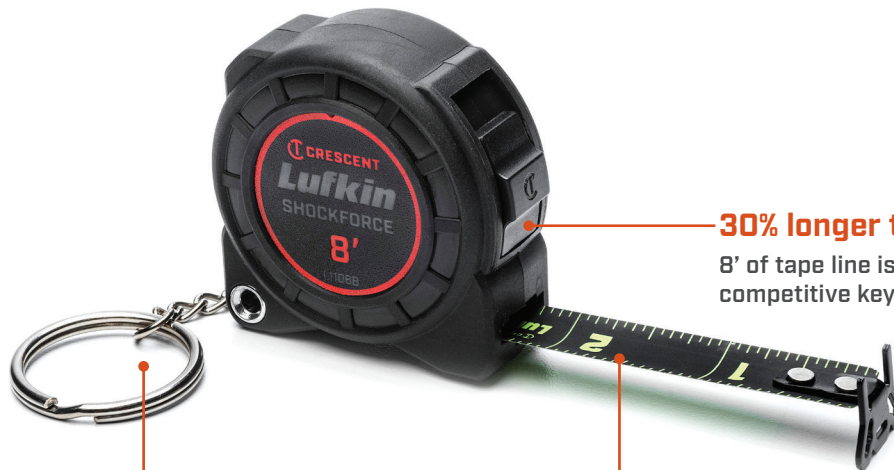

## Compact Footprint. Supersized Sales.

Five out of six Americans say they've made impulse purchases\* and here's your chance to cash in on some of those add-on sales. Crescent Lufkin Shockforce Nite Eye™ Keychain Tapes are the perfect impulse item with their distinctive design, half-inch wide green-on-black blade, and 360° end hook. They extend a full eight feet, so they're serious measuring tools. Nite Eye Keychain Tapes come in an attention-grabbing clear fishbowl merchandiser that fits perfectly on every counter. So don't miss out... Add On with Nite Eye.

- An outstanding impulse item for add-on sales
- Trusted Crescent Lufkin quality and durability
- Shockforce Nite Eye features in a compact keychain tape
- Matte black blade with green markings for increased legibility
- Blade is full ½-inch wide, 8 feet long [30% longer than similar tapes]
- 360° mini end hook with wide base makes grabbing surfaces easier
- Sturdy full loop keychain with split ring
- Comes in compact clear plastic fishbowl – 25 tapes per merchandiser

### Key chain loop hole

Built-in key chain for securing the tape to belt loops, straps, key rings or other surfaces for storage

Part Number	Description	Length	Order Quantity [counter top jar]	Counter Top Jar UPC	Individual UPC
L1108B	Tape, Keychain, Black Blade, 1/2"x8'	8'	25 pieces	10037103341706	037103341709